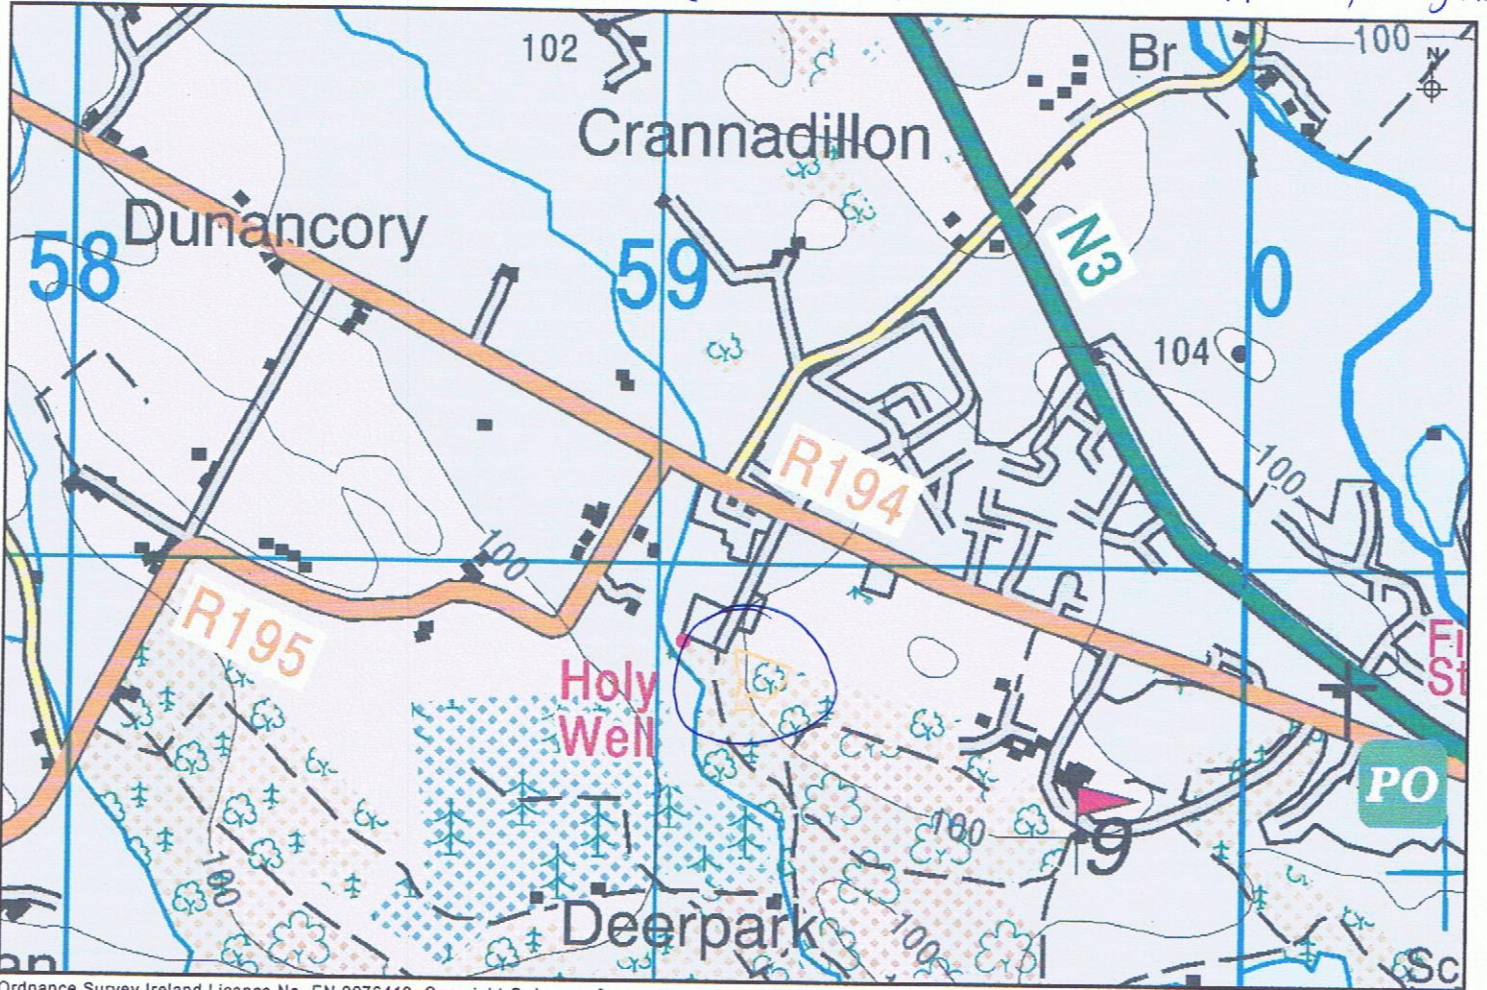

Location of AIF at Deep Park, Virginia.

Ordnance Survey Ireland Licence No. EN 0076413. Copyright Ordnance Survey Ireland/Government of Ireland  
Unauthorized reproduction is not permitted. This map is for Forest Service related use only.

Contract: CN123

Scale 1:8826

○ - Location of AIF