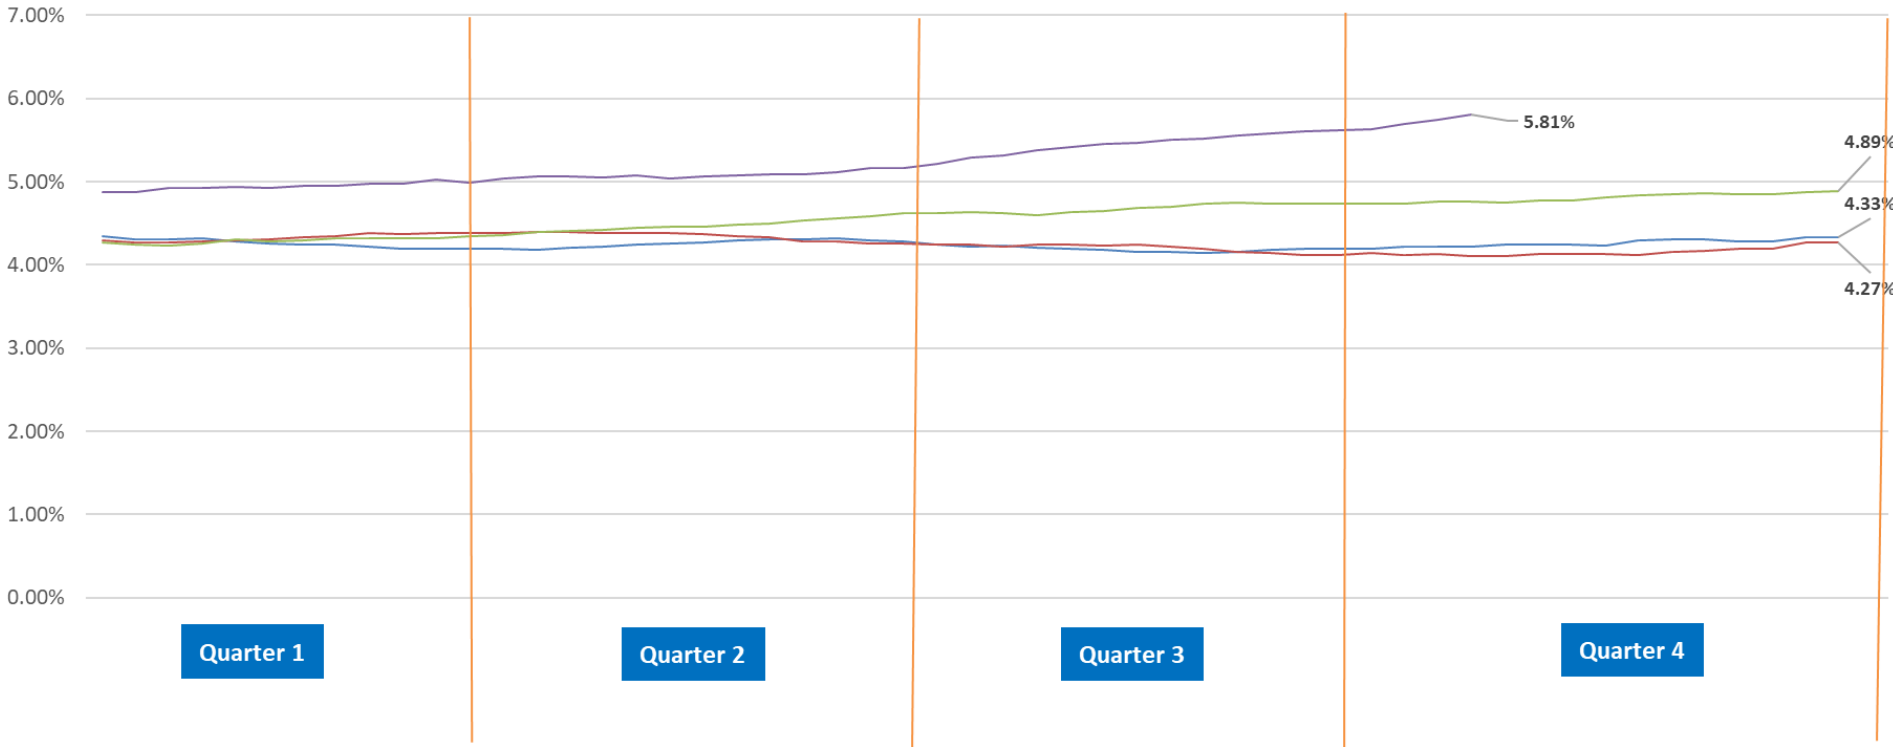

**4,914**

(30 Oct 2022 – 29 Oct 2023)

Confirmed Slaughterhouse Cases

**2,753** (29 Oct 2023 – 27 Oct 2024)

**2,490** (30 Oct 2022 – 29 Oct 2023)

5-year herd Incidence

2023 - 4.94%    2022 - 4.31%    2021 - 4.33%    2020 - 4.38%    2019 - 3.72%

# National Herd Incidence

— National Herd Incidence    — Linear (National Herd Incidence)

# 12 Month Rolling National Herd Incidence

Comparative Yers 2021 - 2022 - 2023 - 2024 (to date)

— 2021 — 2022 — 2023 — 2024