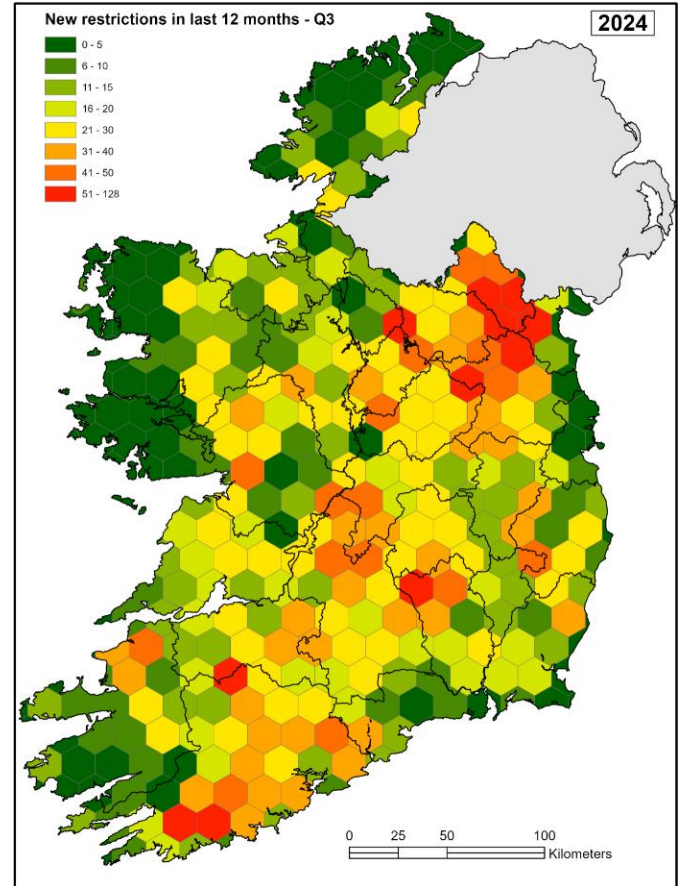

**4,914**

(30 Oct 2022 – 29 Oct 2023)

Confirmed Slaughterhouse Cases

**2,753** (29 Oct 2023 – 27 Oct 2024)

**2,490** (30 Oct 2022 – 29 Oct 2023)

5-year herd Incidence

2023 - 4.94%    2022 - 4.31%    2021 - 4.33%    2020 - 4.38%    2019 - 3.72%

Reactors

**39,339**

(29 Oct 2023 – 27 Oct 2024) 

**26,581**

(30 Oct 2022 – 29 Oct 2023)

Herd Incidence

**5.81%**  
27 Oct 2024

**4.77%**  
29 Oct 2023

# National Herd Incidence

— National Herd Incidence    — Linear (National Herd Incidence)

# 12 Month Rolling National Herd Incidence

Comparative Yers 2021 - 2022 - 2023 - 2024 (to date)

— 2021 — 2022 — 2023 — 2024