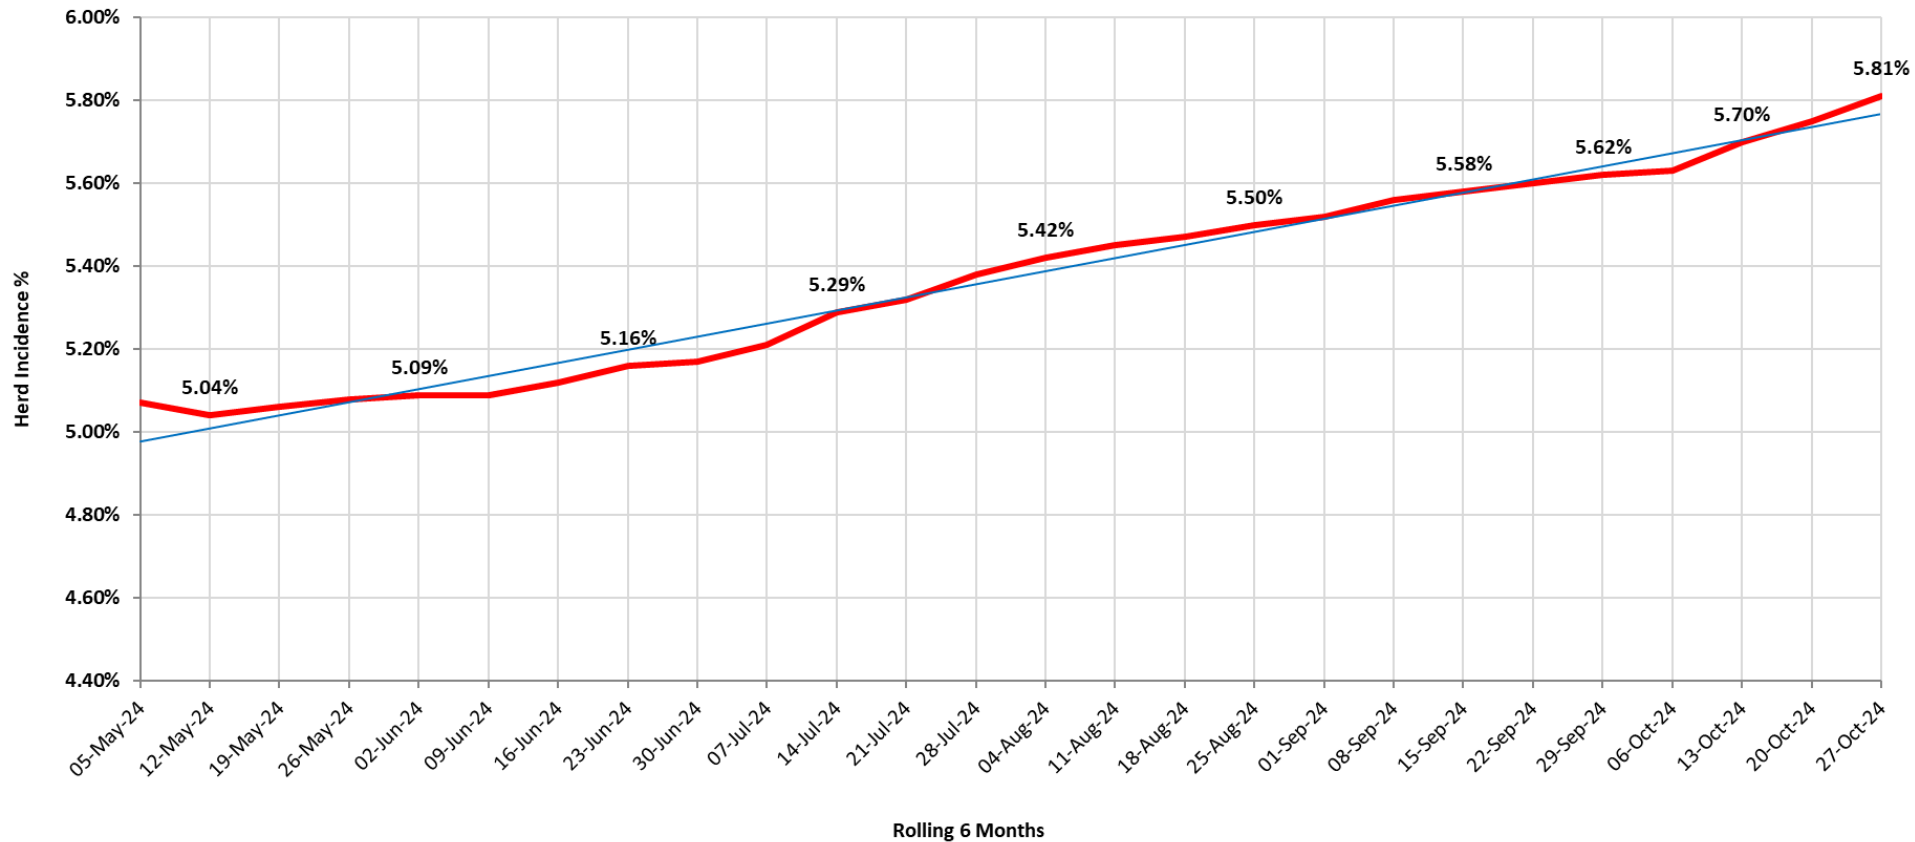

**4,914**

(30 Oct 2022 – 29 Oct 2023)

Confirmed Slaughterhouse Cases

**2,753** (29 Oct 2023 – 27 Oct 2024)

**2,490** (30 Oct 2022 – 29 Oct 2023)

5-year herd Incidence

2023 - 4.94%    2022 - 4.31%    2021 - 4.33%    2020 - 4.38%    2019 - 3.72%

Reactors

**39,339**

(29 Oct 2023 – 27 Oct 2024) 

**26,581**

(30 Oct 2022 – 29 Oct 2023)

Herd Incidence

**5.81%**  
27 Oct 2024

**4.77%**  
29 Oct 2023

# National Herd Incidence

— National Herd Incidence    — Linear (National Herd Incidence)

# 12 Month Rolling National Herd Incidence

Comparative Yers 2021 - 2022 - 2023 - 2024 (to date)

— 2021 — 2022 — 2023 — 2024